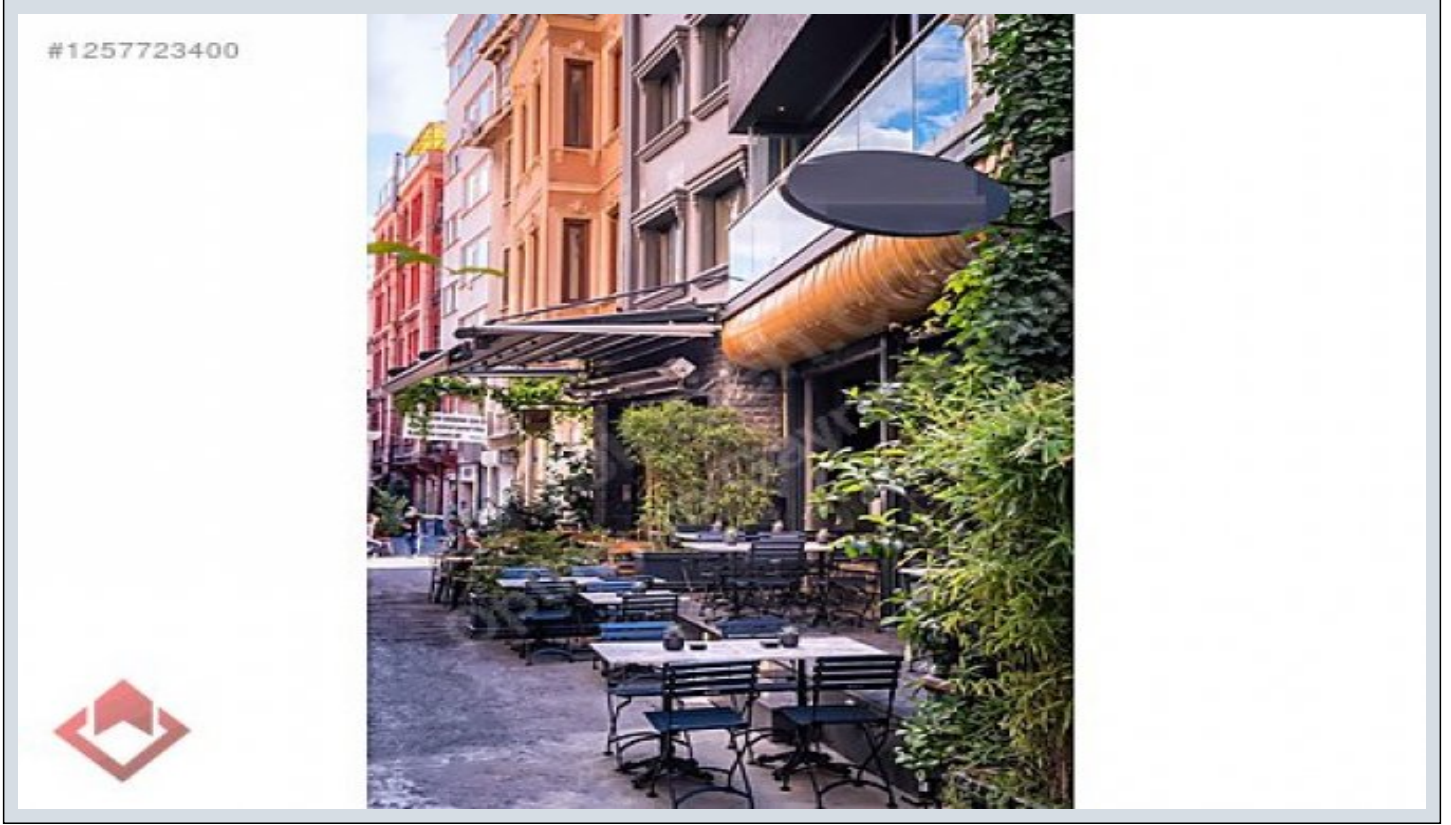

İlan No:f-752574-542 Ref.No:618751

KARAKÖY MERKEZ GALATAPORTA YAKIN ÇİFT CEPHE BAHÇELİ KÖŞE DÜKKAN İstanbul / Bakırköy

For Rent - Shop 250,000 TL | 150 m2 İstanbul / Bakırköy

Room / Division : 3
Property Condition : Second Hand
Usage Status : Owner living in
Heating : Combi Boiler
Heating Type : Natural Gas
Construction Year : 2020
Property Direction : South
Dues : 0 TL
Title Deed - Area No : 544
Title Deed - Parcel No : 6