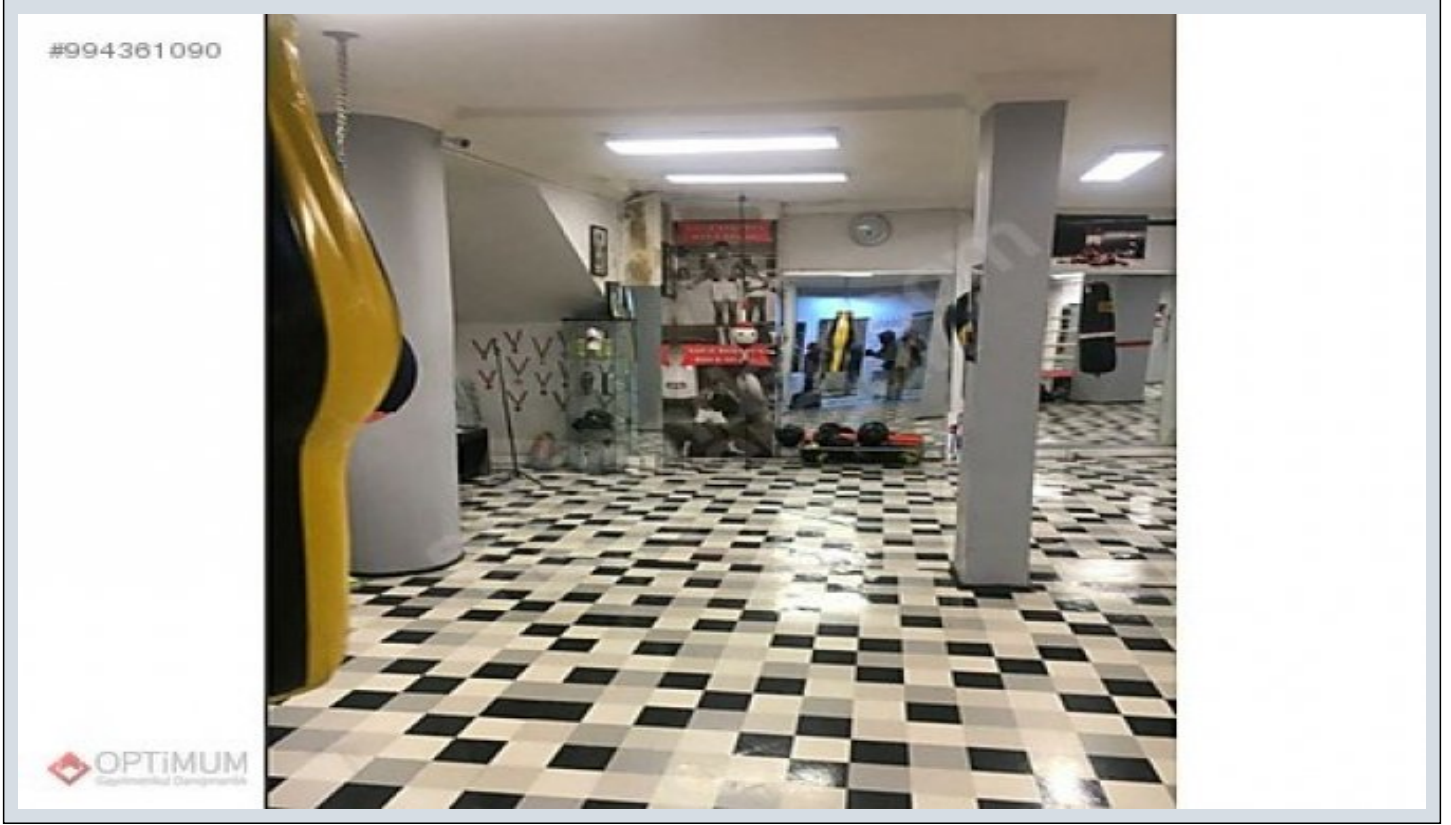

**BARBOROS BULVARINDA SATILIK 350m2 MÜSTAKİL GİRİŞLİ İŞYERİ**  
Istanbul / Beşiktaş

For Sale - Shop 15,000,000 TL | 350 m2 Istanbul / Beşiktaş

Room / Division : 6  
Property Condition : Second Hand  
Usage Status : Tenant Live in  
Which Floor : 1st Elevation  
Heating : Air Conditioning  
Construction Year : 2012  
Property Direction : North  
East  
South  
Dues : West  
0 TL  
Available to Bank Credit : Yes