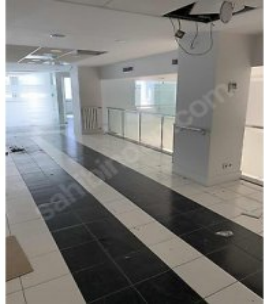

DRYA PARK

#030244809