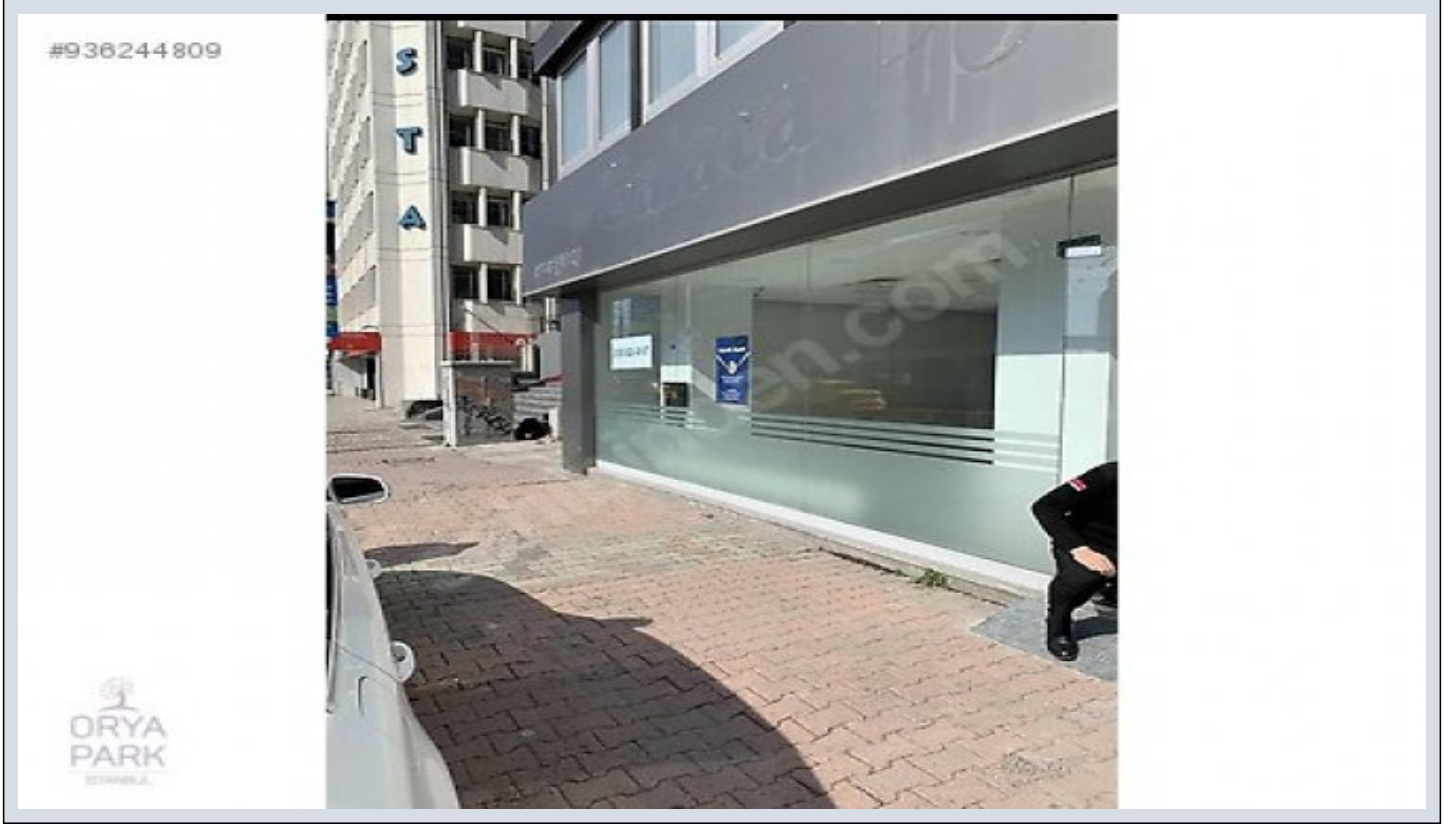

İlan No:f-752574-156 Ref.No:432603

GALATAPORT KARSISI ANA CADDEE UZERINDE KİRALIK ASMAKATLI DUKKAN Istanbul / Beyoğlu

For Rent - Shop 500,000 TL | 700 m2 Istanbul / Beyoğlu

Room / Division : 2
Property Condition : Second Hand
Usage Status : Empty
Which Floor :
Heating Type : Natural Gas
Construction Year : 2021
Property Direction : East
South
Dues : 0 TL