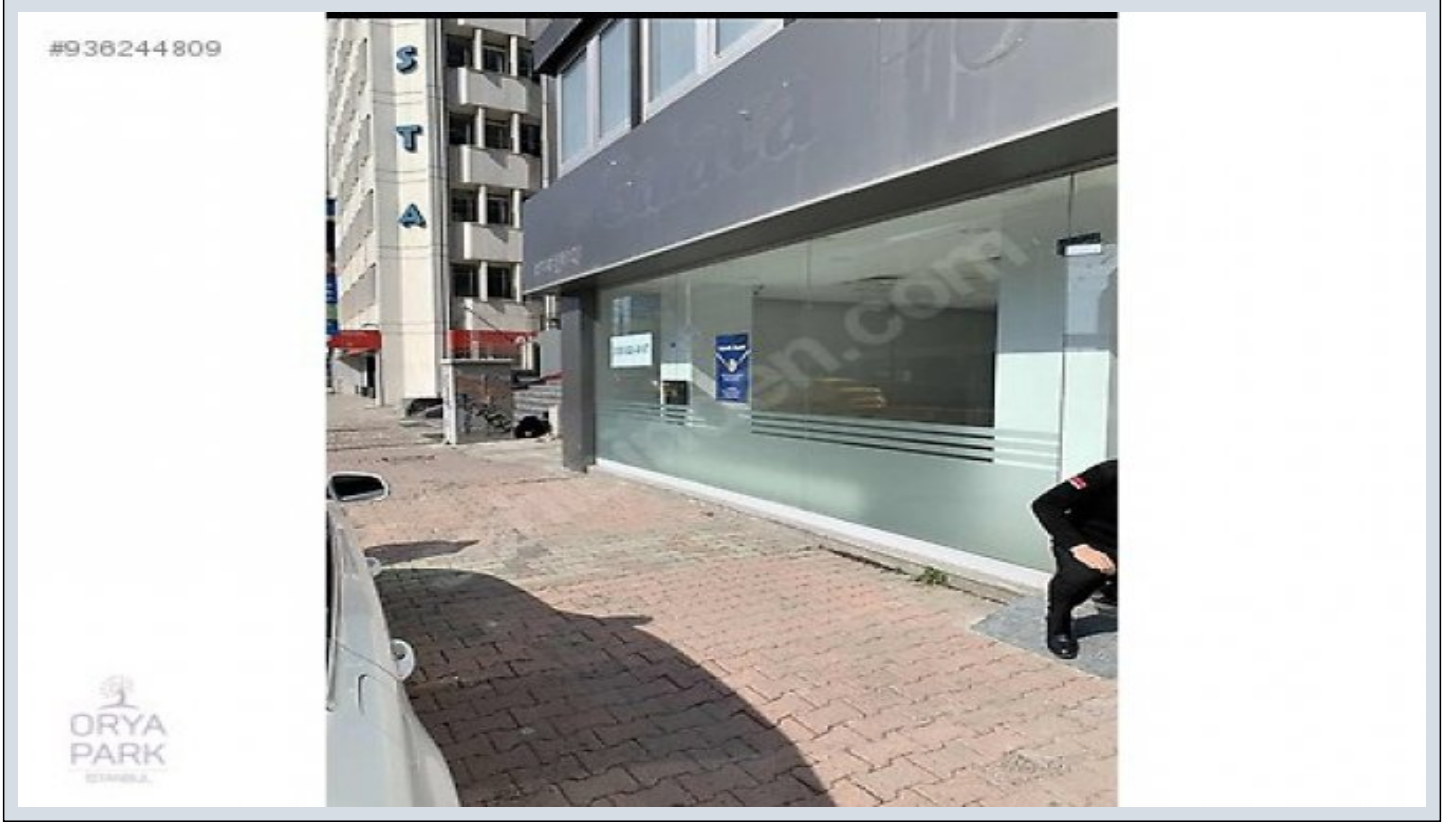

İlan No:f-752574-156 Ref.No:432603

GALATAPORT KARSISI ANA CADDEE UZERINDE KİRALIK ASMAKATLI DUKKAN Istanbul / Beyoğlu

For Rent - Shop 500,000 TL | 700 m2 Istanbul / Beyoğlu

Room / Division : 2
Property Condition : Second Hand
Usage Status : Empty
Which Floor :
Heating Type : Natural Gas
Construction Year : 2021
Property Direction : East
South
Dues : 0 TL