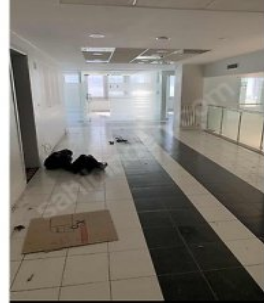

DRYA PARK

#030244809