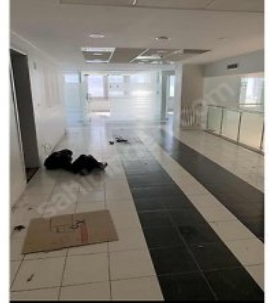

ORYA PARK

#030244809